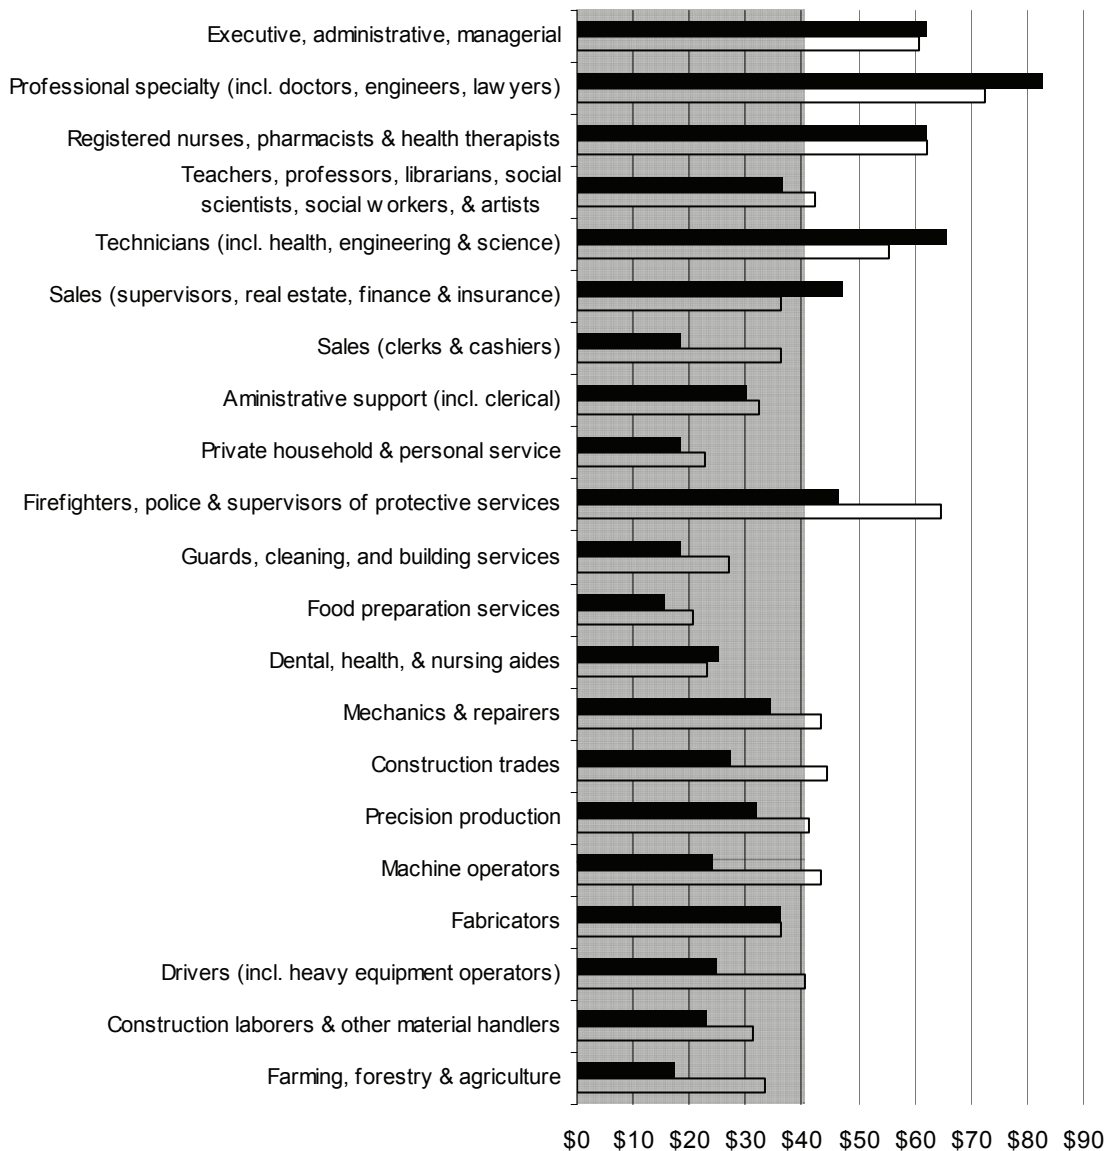

Portland metro area earnings by occupation

Median annual earnings (in thousands)

2005-07

■ Foreign-born full-time workers

□ US-born full-time workers

Gray area represents overall median annual earnings of \$40,000 for full-time workers in the Portland metro area.

Source: Fiscal Policy Institute analysis of American Community Survey 3-year data, 2005-07.
 Universe: people 16 years of age or older who were employed in the civilian labor force, worked at least 1,500 hours last year, and made at least \$100 a year in wage and salary income. Income is in CPI-U 2007 dollars.