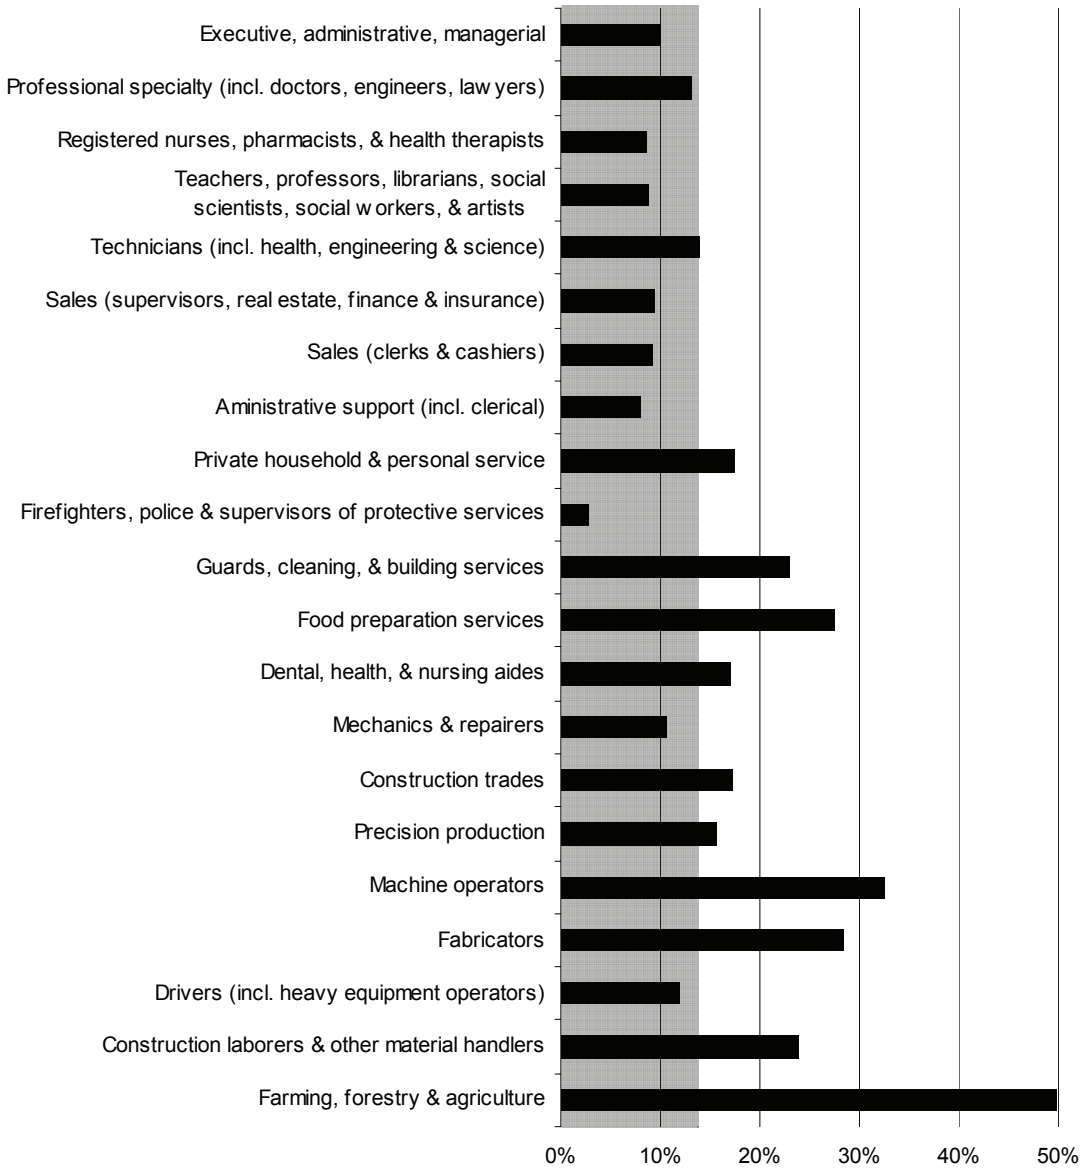

# Immigrant share of occupations in Portland metro area

2005-07

Gray area represents immigrant share of labor force in Portland metro area: 14 percent.

Source: Fiscal Policy Institute analysis of American Community Survey 3-year data, 2005-07.  
Universe: people 16 years of age or older, who were employed in the civilian labor force.